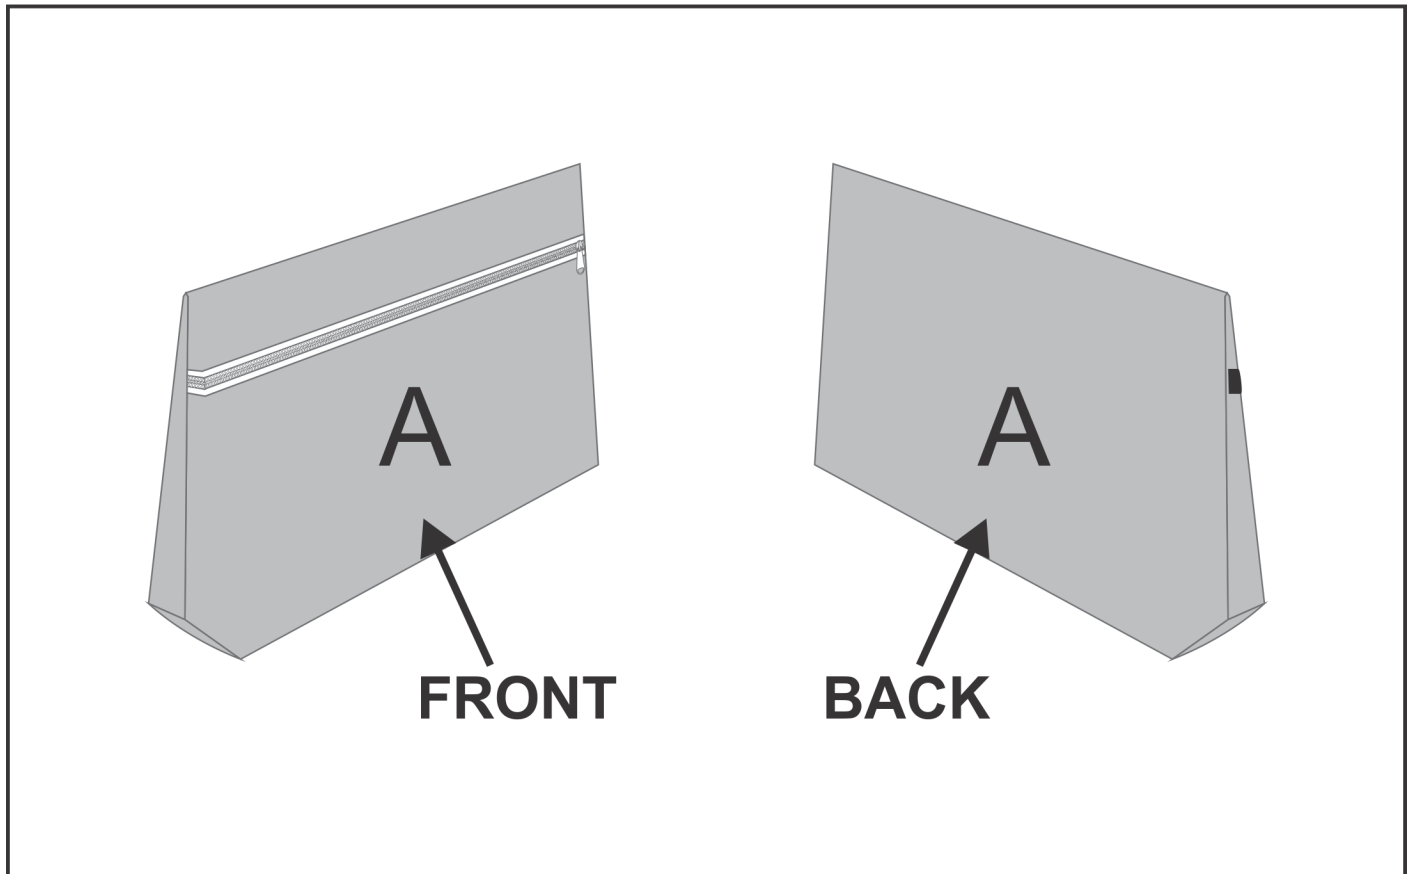

SG-HP-63-G

PPS Hoppla Seasoned Traveller Utility Pouch

Need to know:

- Includes 1-Position Sublimation (setup fees apply)
- **Please Note: We cannot guarantee 100% logo Alignment on all Brandable Panels.**

Branding Options:

Position A

1. Custom Sublimation A (CPSUB-A)
Full Colour
Size: 306mm wide x 422mm high